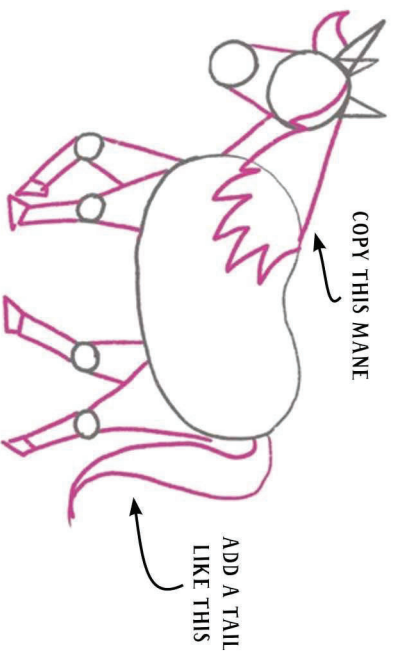

UNIPIGGLE

The Unicorn Pig!

HALLOWEEN ACTIVITY PACK!

HANNAH SHAW

Make a MAGICAL FIREWORK picture

Colour in Unipiggle and create a dazzling night sky background.

Add stars, fireworks and sparkle!

From the Unipiggle Series
Unipiggle Witch Emergency
by **Hannah Shaw**
ISBN: 9781474991148

HOW TO DRAW A UNICORN

You will need: a pencil, a black pen, a rubber and colouring pencils.

Step 1: Use a pencil to draw...

Step 3: Use a pen to draw your unicorn on top of the pencil shapes.

Step 4: Wait for the ink to dry, then rub out all of the pencil lines. Now it's time to colour in your unicorn, using the colouring pencils!

Step 2: Connect the shapes with straight lines.

From the Unipiggle Series
Unipiggle Witch Emergency
by Hannah Shaw
ISBN: 9781474991148

Decorate a UNIPIGGLE PUMPKIN

You will need: A pumpkin or squash, preferably one with a long stem, acrylic paints and paintbrushes, a black marker pen.