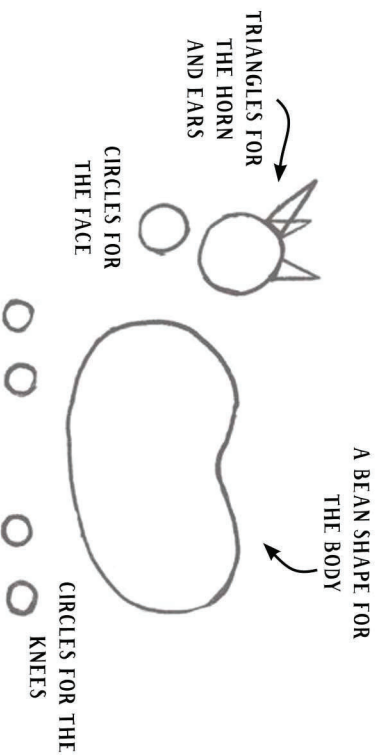

UNIPIGGLE

The Unicorn Pig!

HALLOWEEN ACTIVITY PACK!

HANNAH SHAW

Make a MAGICAL FIREWORK picture

Colour in Unipiggle and create a dazzling night sky background.

Add stars, fireworks and sparkle!

From the Unipiggle Series
Unipiggle Witch Emergency
by **Hannah Shaw**
ISBN: 9781474991148

HOW TO DRAW A UNICORN

You will need: a pencil, a black pen, a rubber and colouring pencils.

Step 1: Use a pencil to draw...

Step 3: Use a pen to draw your unicorn on top of the pencil shapes.

Step 4: Wait for the ink to dry, then rub out all of the pencil lines. Now it's time to colour in your unicorn, using the colouring pencils!

Step 2: Connect the shapes with straight lines.

From the Unipiggle Series
Unipiggle Witch Emergency
by Hannah Shaw
ISBN: 9781474991148

Decorate a UNIPIGGLE PUMPKIN

You will need: A pumpkin or squash, preferably one with a long stem, acrylic paints and paintbrushes, a black marker pen.