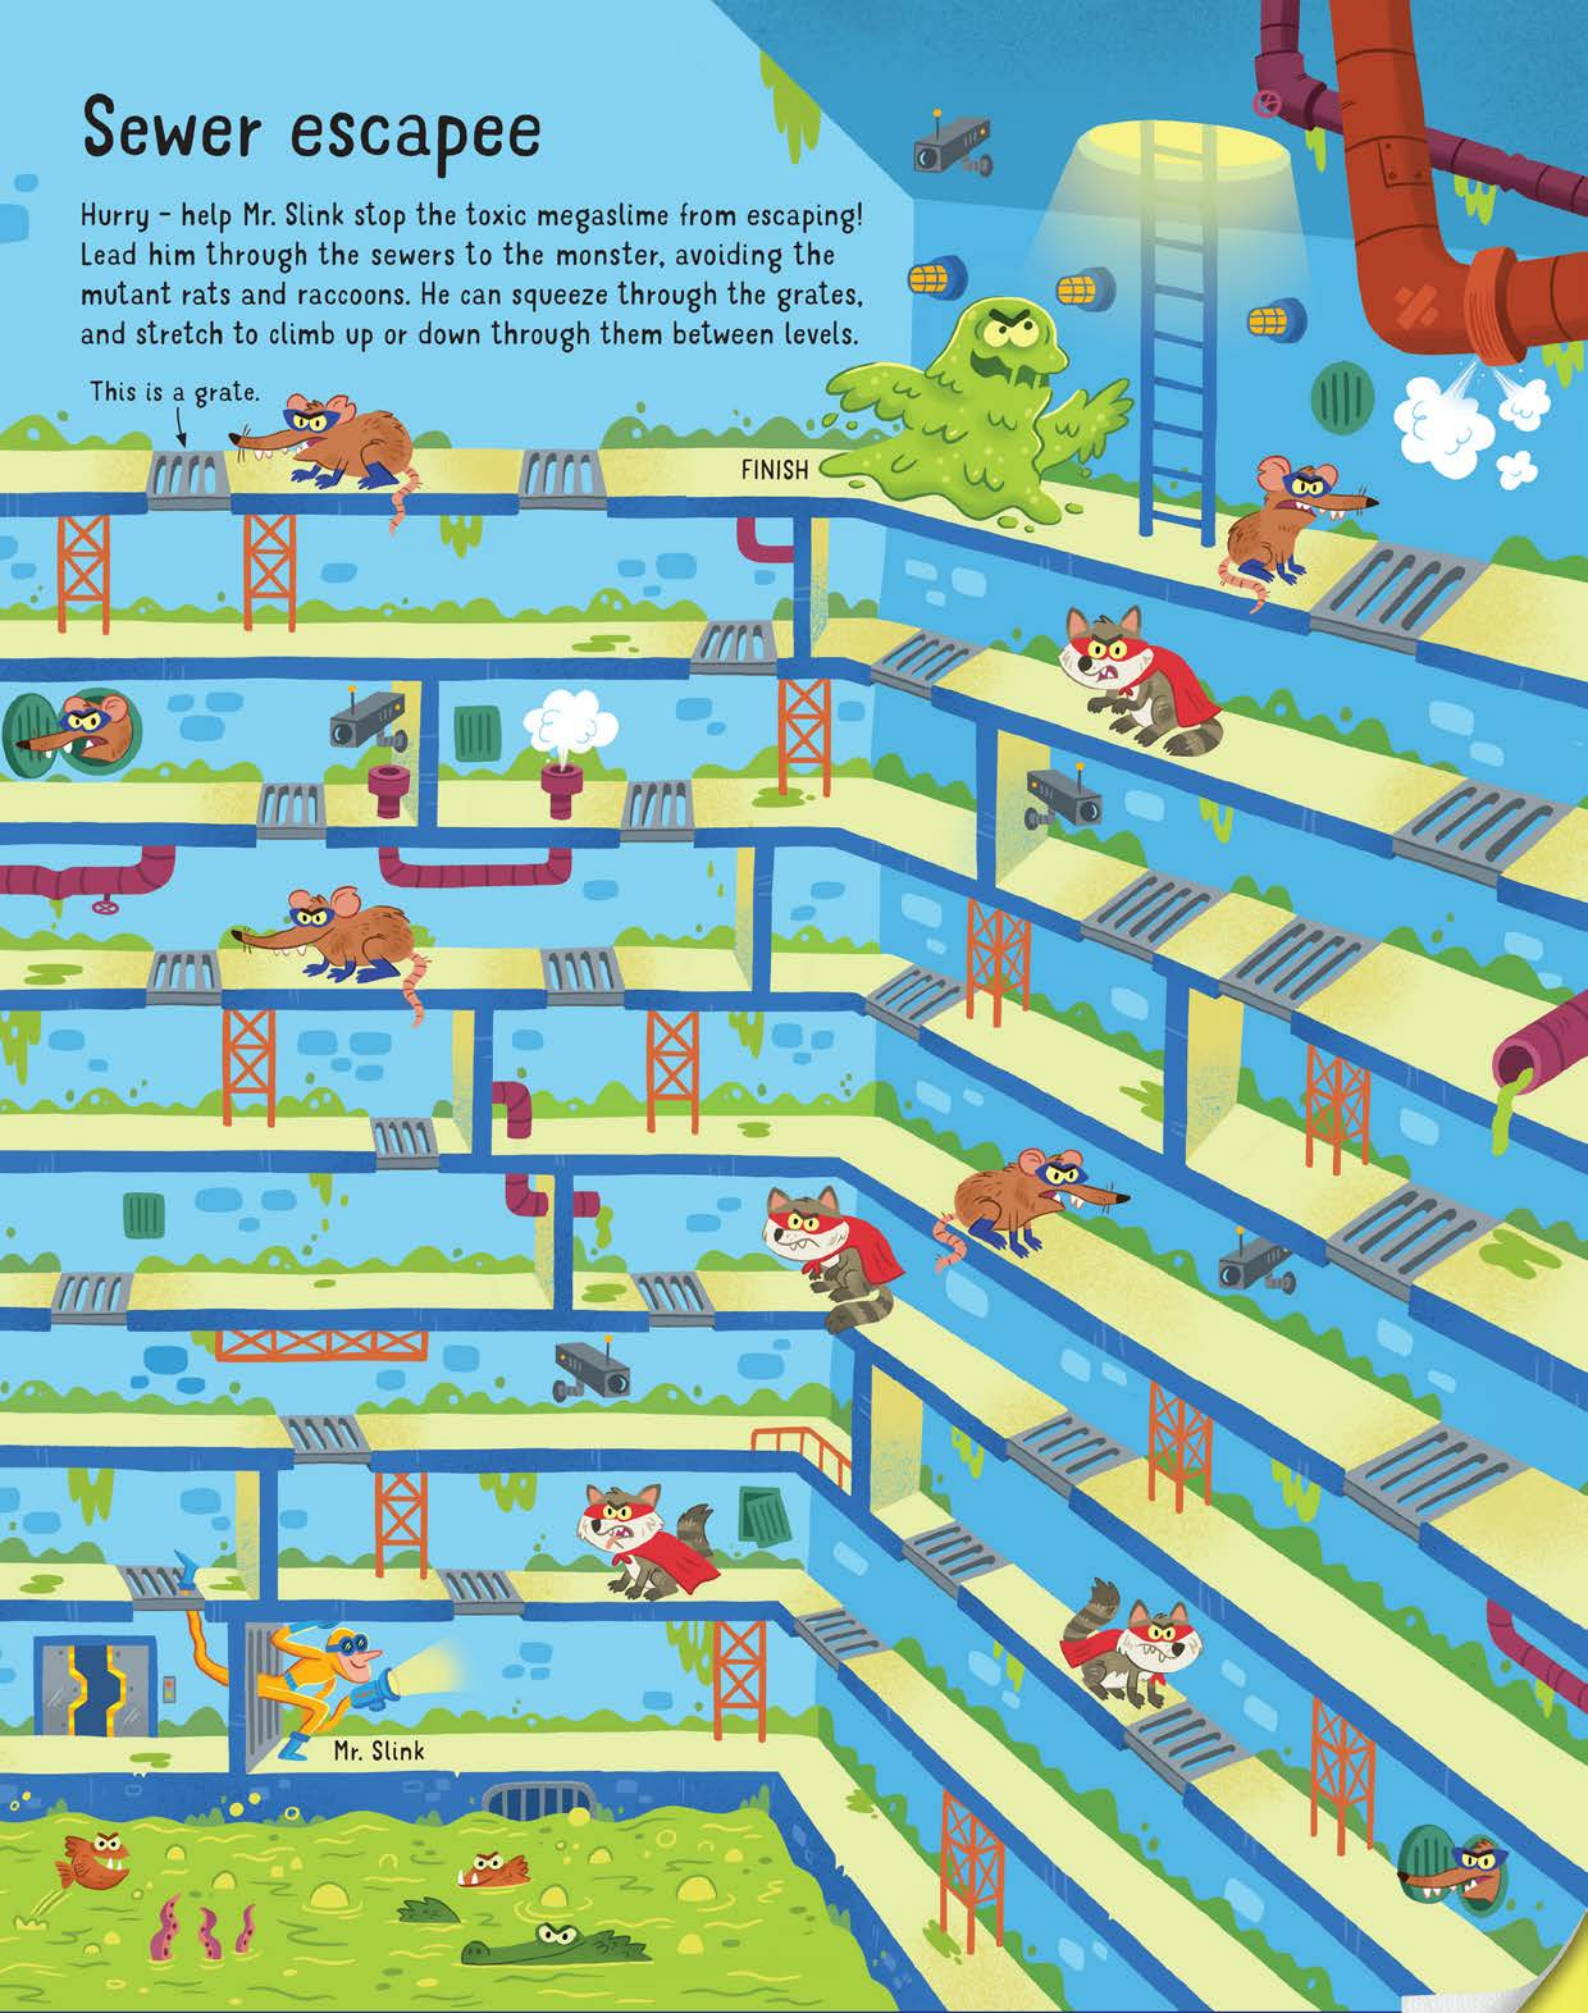

# Sewer escapee

Hurry - help Mr. Slink stop the toxic megaslime from escaping! Lead him through the sewers to the monster, avoiding the mutant rats and raccoons. He can squeeze through the grates, and stretch to climb up or down through them between levels.

This is a grate.